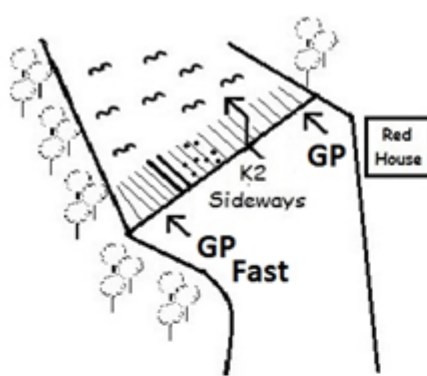

3. Vanessa Weir. 18.5km >

2. Templemills. 19.3km >